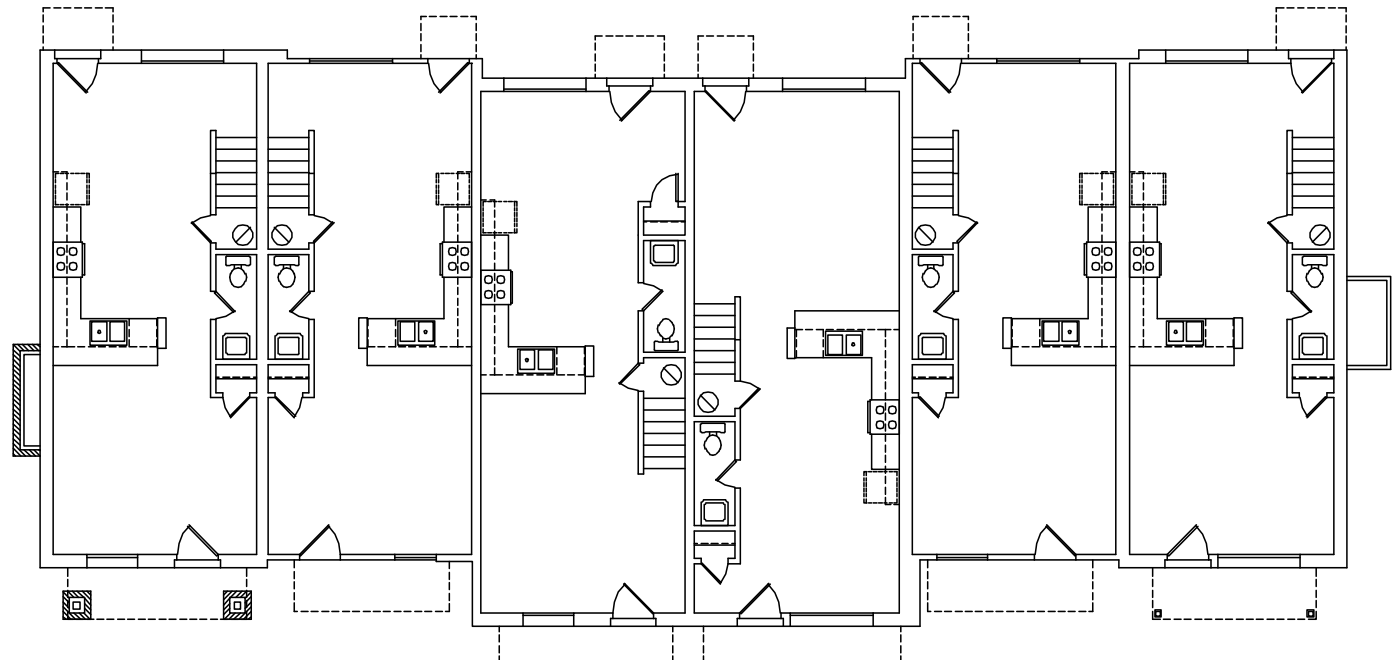

1101 Grove Blvd.
Austin, TX 78741

www.TheRiversideGrove.com

(512) 651-1851

GROVE

Unit 801

Unit 802

Unit 803

Unit 804

Unit 805

Unit 806

**Bldg
800**

Series:
Skyline

Units:
6

Developed by

Floor plans shown are not to any particular scale and are subject to change. All dimensions are approximate and are measured inside wall to inside wall for square footage purposes.