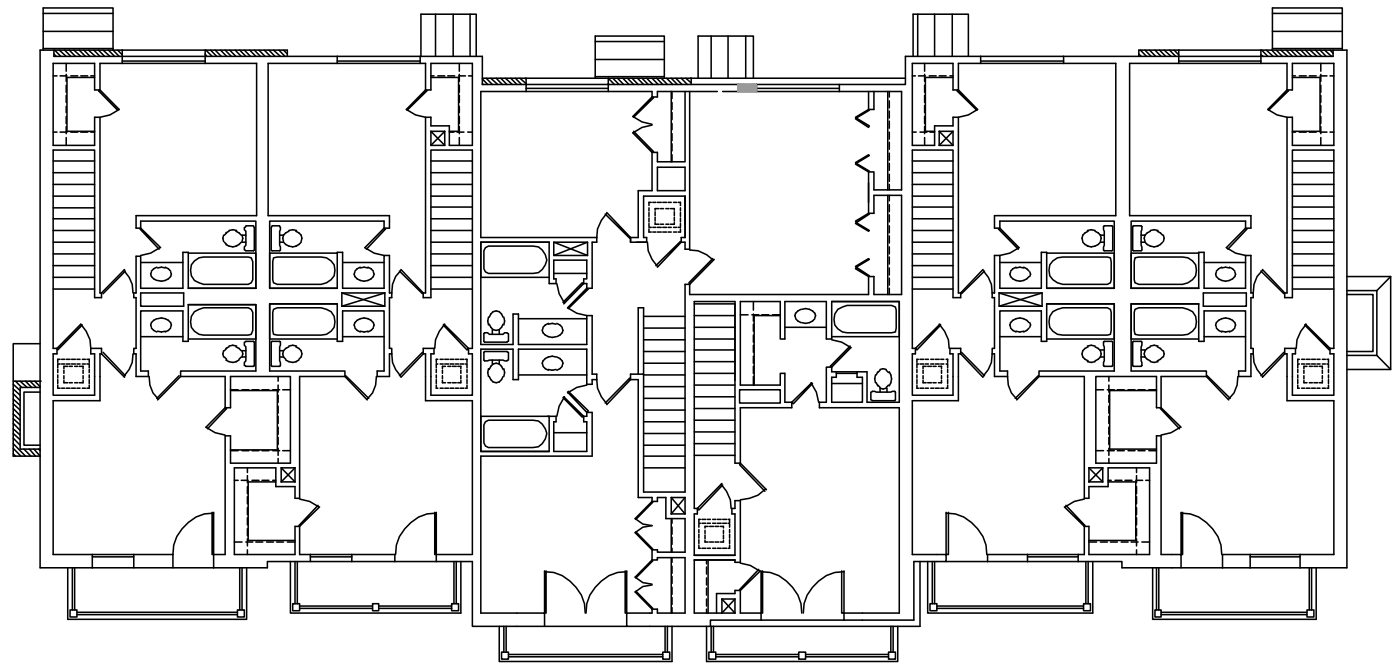

1101 Grove Blvd.
Austin, TX 78741

www.TheRiversideGrove.com

(512) 651-1851

GROVE

Unit 801

Unit 802

Unit 803

Unit 804

Unit 805

Unit 806

**Bldg
800**

Series:
Skyline

Units:
6

Developed by

Floor plans shown are not to any particular scale and are subject to change. All dimensions are approximate and are measured inside wall to inside wall for square footage purposes.